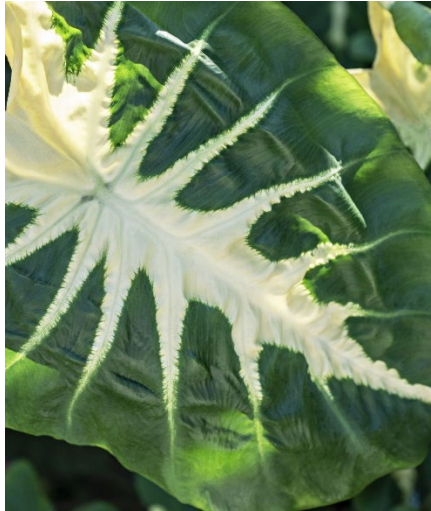

## COLOCASIA WHITE LAVA

### KEY FEATURES

- One of the stunning Colocasia ROYAL HAWAIIAN® Series
- Bold and impressive 'elephant's ears' foliage makes a strong statement on the landscape and imparts a tropical ambience
- Dark green foliage sports a distinctive white centre that runs into the veins creating a stunning 'electric flash' effect
- Tidy clumping habit and strong upright dark red stems enhance the old texture of this outstanding Colocasia
- Perfect for perimeter planting in water gardens, containers and moist garden areas in full sun to part shade
- Frost tender, dies down in colder areas
- 1.2m x 1m