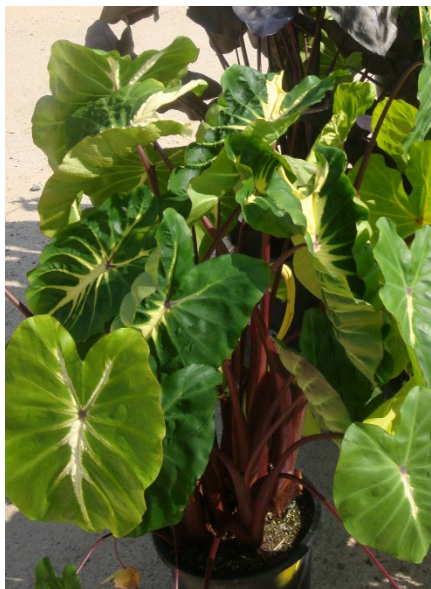

## COLOCASIA WHITE LAVA

### KEY FEATURES

- One of the stunning Colocasia ROYAL HAWAIIAN® Series
- Bold and impressive 'elephant's ears' foliage makes a strong statement on the landscape and imparts a tropical ambience
- Dark green foliage sports a distinctive white centre that runs into the veins creating a stunning 'electric flash' effect
- Tidy clumping habit and strong upright dark red stems enhance the old texture of this outstanding Colocasia
- Perfect for perimeter planting in water gardens, containers and moist garden areas in full sun to part shade
- Frost tender, dies down in colder areas
- 1.2m x 1m