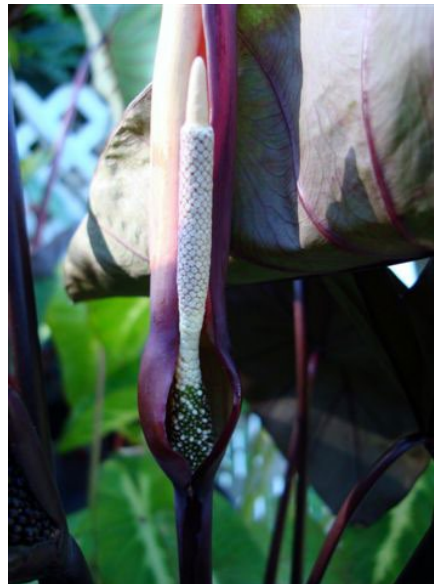

COLOCASIA BLACK CORAL

KEY FEATURES

- One of the stunning Colocasia ROYAL HAWAIIAN® Series
- Bold and impressive 'elephant's ears' foliage makes a strong statement on the landscape and imparts a tropical ambience
- Distinctive blue veins set against dark black gives this foliage a contemporary edge
- Tidy clumping habit and strong upright stems
- Perfect for perimeter planting in water gardens, containers and moist garden areas in full sun to part shade
- Frost tender, dies down in colder areas
- 1.2m x 1.5m